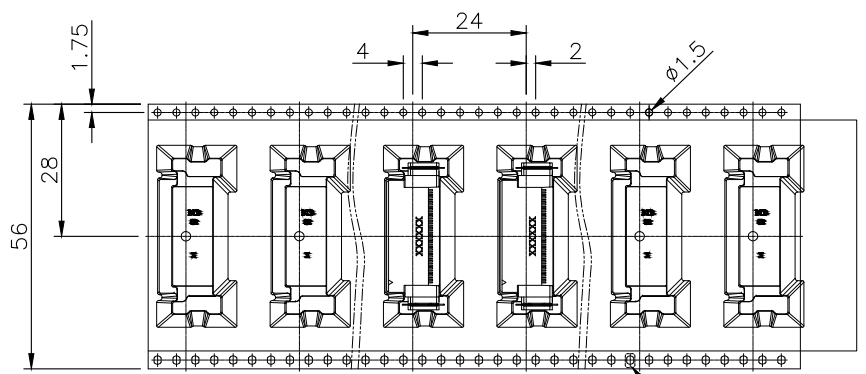

NO.		PART NAME		DESCRIPTION		
UNLESS OTHERWISE SPECIFIED TOLERANCE						
UNIT:	DECIMAL	LINEAR	ANGLES	 www.attend.com.tw		
	mm	X.	$\pm 0.50$			$\pm 5^\circ$
		X.X	$\pm 0.25$			$\pm 3^\circ$
		X.XX	$\pm 0.12$	$\pm 1^\circ$		
DRAWN	Fros	2025/06/27	DRAWN NAME:			
CHECKED	Tim	2025/06/27	Board to Board Floating Plug, Male 80 pin, Right Angel			
APPROVED	Ken	2025/06/27	PRODUCT NO.	320A-P080R00		
SCALE 2.5/1		SHEET 1/2	SIZE A4	FILE NAME	320A-P080R00_B_1	

Assembly Dimensions

UNLESS OTHERWISE SPECIFIED TOLERANCE

UNIT:	DECIMAL	LINEAR	ANGLES
mm	X.	±0.50	±5°
	X.X	±0.25	±3°
	X.XX	±0.12	±1°

www.attend.com.tw

DRAWN	Fros	2025/06/27	DRAWN NAME: Board to Board Floating Plug, Male 80 pin, Right Angel
CHECKED	Tim	2025/06/27	
APPROVED	Ken	2025/06/27	
	SCALE	SHEET	SIZE
	5/1	2/2	A4

UNLESS OTHERWISE SPECIFIED TOLERANCE

UNIT:	DECIMAL	LINEAR	ANGLES
mm	X.	±0.50	±5°
	X.X	±0.25	±3°
	X.XX	±0.12	±1°

www.attend.com.tw

DRAWN	Fros	2025/06/27	DRAWN NAME: Board to Board Floating Plug, Male 80 pin, Right Angel				
CHECKED	Tim	2025/06/27					
APPROVED	Ken	2025/06/27					
SCALE	N/A	SHEET	1/1	SIZE	A4	PRODUCT NO.	320A-P080R00
				FILE NAME	320A-P080R00_B_1		

Carton L\*W\*H=405\*405\*295