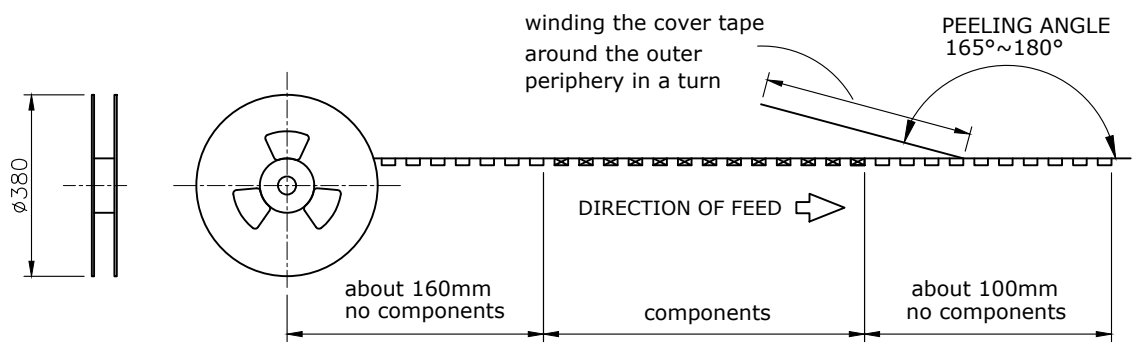

REV.	DESCRIPTION	DRAWN	DATE
1	INITIAL RELEASE	FROS	2025/06/27

PACKAGING SPECIFICATION:

1. MATERIAL
  - 1.1 Embossed Carrier Tape: PS Black
  - 1.2 Top Cover Tape: PET
    20-80g(Peel Speed 300mm/Minute)
  - 1.3 Taping Reel: Plastic
2. PACKING
  - 2.1 Quantity:
    350 Piece/Reel
    1400 Piece/Outer Carton