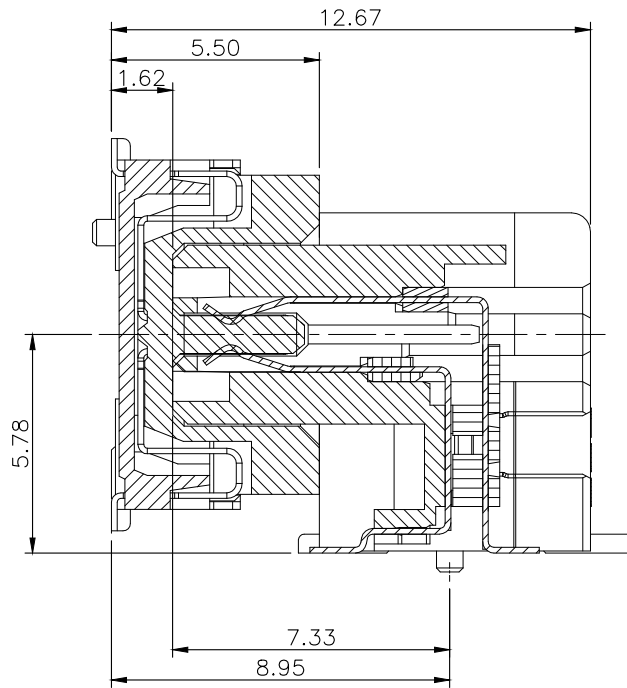

DIM	DIM A	DIM B	DIM C	DIM D	DIM E	DIM F	DIM G
PIN NUMBER							
060	26.12	15.72	18.72	20.72	14.50	21.95	23.95
080	31.12	20.72	23.72	25.72	19.50	26.95	28.95
100	36.12	25.72	28.72	30.72	24.50	31.95	33.95

NO.		PART NAME		DESCRIPTION		
UNLESS OTHERWISE SPECIFIED TOLERANCE						
UNIT:	DECIMAL	LINEAR	ANGLES	 www.attend.com.tw		
	mm	X.	$\pm 0.50$			$\pm 5^\circ$
		X.X	$\pm 0.25$			$\pm 3^\circ$
		X.XX	$\pm 0.12$	$\pm 1^\circ$		
DRAWN	Fros	2025/06/27	DRAWN NAME:			
CHECKED	Tim	2025/06/27	Board to Board Floating Plug, Male 80 pin, Right Angel			
APPROVED	Ken	2025/06/27	PRODUCT NO.	320A-P080R00		
SCALE 2.5/1		SHEET 1/2	SIZE A4	FILE NAME	320A-P080R00_B_1	

Assembly Dimensions

UNLESS OTHERWISE SPECIFIED TOLERANCE

UNIT:	DECIMAL	LINEAR	ANGLES
mm	X.	±0.50	±5°
	X.X	±0.25	±3°
	X.XX	±0.12	±1°

www.attend.com.tw

DRAWN	Fros	2025/06/27	DRAWN NAME: Board to Board Floating Plug, Male 80 pin, Right Angel
CHECKED	Tim	2025/06/27	
APPROVED	Ken	2025/06/27	
	SCALE	SHEET	SIZE
	5/1	2/2	A4

Carton L\*W\*H=405\*405\*295