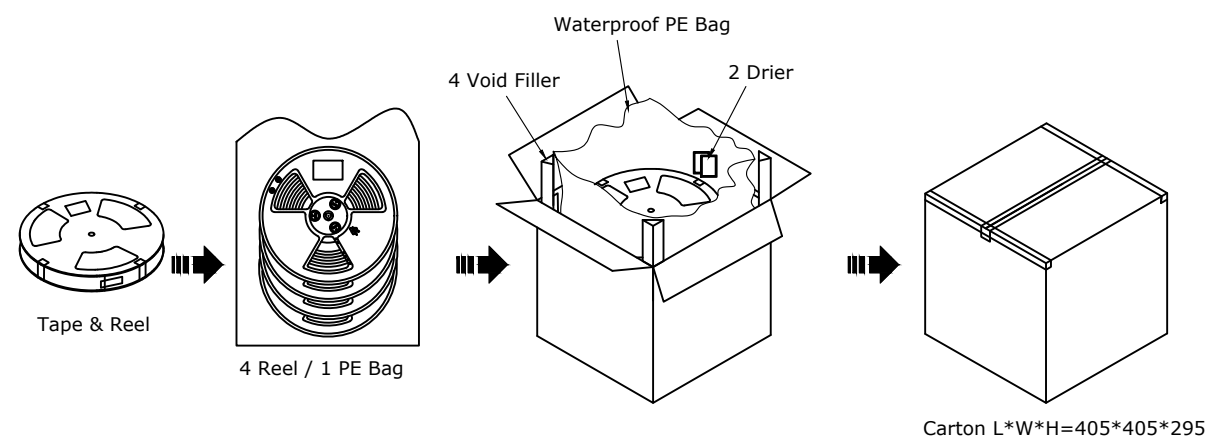

NO.		PART NAME		DESCRIPTION		
UNLESS OTHERWISE SPECIFIED TOLERANCE						
UNIT:	DECIMAL	LINEAR	ANGLES	 www.attend.com.tw		
	mm	X.	$\pm 0.50$			$\pm 5^\circ$
		X.X	$\pm 0.25$			$\pm 3^\circ$
		X.XX	$\pm 0.12$	$\pm 1^\circ$		
DRAWN	Fros	2025/06/27	DRAWN NAME:			
CHECKED	Tim	2025/06/27	Board to Board Floating Plug, Male 80 pin, Right Angel			
APPROVED	Ken	2025/06/27	PRODUCT NO.	320A-P080R00		
SCALE 2.5/1		SHEET 1/2	SIZE A4	FILE NAME	320A-P080R00_B_1	

Assembly Dimensions

UNLESS OTHERWISE SPECIFIED TOLERANCE

UNIT:	DECIMAL	LINEAR	ANGLES
mm	X.	±0.50	±5°
	X.X	±0.25	±3°
	X.XX	±0.12	±1°

www.attend.com.tw

DRAWN	Fros	2025/06/27	DRAWN NAME: Board to Board Floating Plug, Male 80 pin, Right Angel
CHECKED	Tim	2025/06/27	
APPROVED	Ken	2025/06/27	
	SCALE	SHEET	SIZE
	5/1	2/2	A4

UNLESS OTHERWISE SPECIFIED TOLERANCE

UNIT:	DECIMAL	LINEAR	ANGLES
mm	X.	±0.50	±5°
	X.X	±0.25	±3°
	X.XX	±0.12	±1°

www.attend.com.tw

DRAWN	Fros	2025/06/27	DRAWN NAME: Board to Board Floating Plug, Male 80 pin, Right Angel				
CHECKED	Tim	2025/06/27					
APPROVED	Ken	2025/06/27					
SCALE	N/A	SHEET	1/1	SIZE	A4	PRODUCT NO.	320A-P080R00
				FILE NAME	320A-P080R00_B_1		