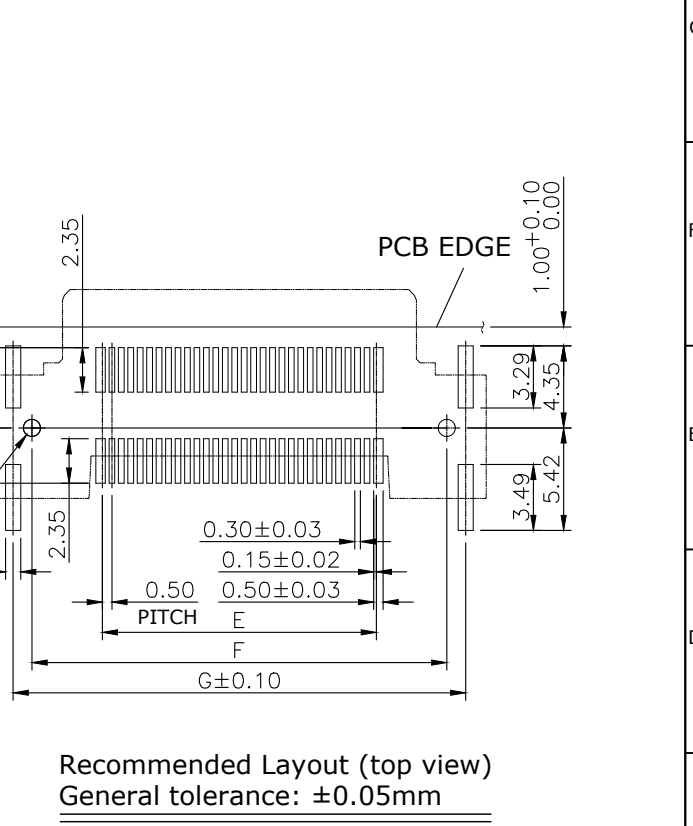

3	SOLDER PEG	Copper alloy, matte tin over nickel plating
2	CONTACT	Copper alloy, 5u" gold plating on contact area matte tin plating on solder area, under plating nickel over all
1	HOUSING	Thermoplastic, black

NO.		PART NAME		DESCRIPTION		
UNLESS OTHERWISE SPECIFIED TOLERANCE						
UNIT:	DECIMAL	LINEAR	ANGLES	 www.attend.com.tw		
	mm	X.	± 0.50			$\pm 5^\circ$
		X.X	± 0.25			$\pm 3^\circ$
		X.XX	± 0.12	$\pm 1^\circ$		
DRAWN	Fros	2025/06/27	DRAWN NAME:			
CHECKED	Tim	2025/06/27	Board to Board Floating Plug, Male 80 pin, Right Angel			
APPROVED	Ken	2025/06/27	PRODUCT NO.	320A-P080R00		
SCALE 2.5/1		SHEET 1/2	SIZE A4	FILE NAME	320A-P080R00_B_1