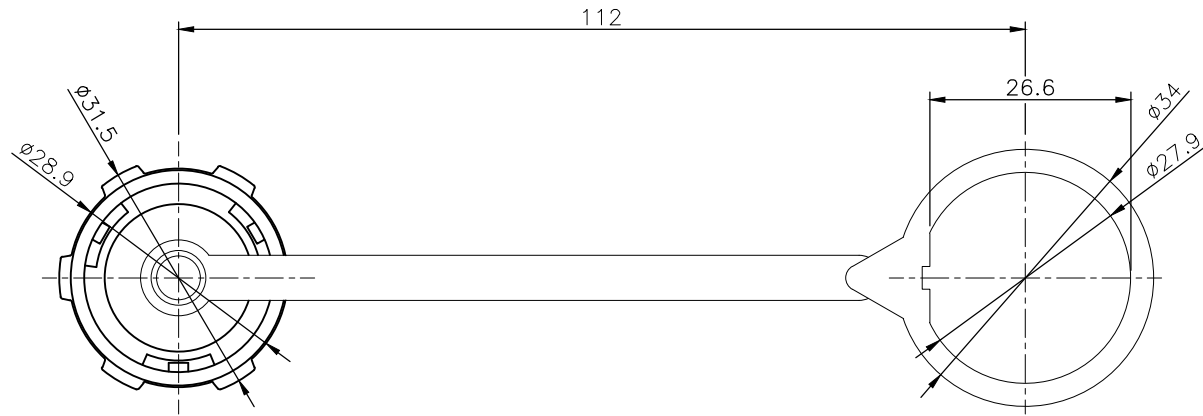

REV.	DESCRIPTION	DRAWN	DATE
1	INITIAL RELEASE	TIM	2016/09/05
2	ECR231208001	TIM	2023/12/11

**NOTE:**  
Operation Temperature: -20°C to +85°C

3	WASHER	PBT		
2	CHAIN	TPU		
1	NUT	PBT, Black		
NO.	PART NAME	DESCRIPTION		
UNLESS OTHERWISE SPECIFIED TOLERANCE				
UNIT:	DECIMAL	LINEAR	ANGLES	
mm	X.	±0.50	±5°	
	X.X	±0.25	±3°	
	X.XX	±0.12	±1°	
		WWW.ATTEND.COM.TW		
DRAWN	Tim	2016/09/05	DRAWN NAME:	
CHECKED	Fros	2016/09/05	Waterproof Connector Dust Cap	
APPROVED	Ken	2016/09/05	PRODUCT NO. 222A-00001	
	SCALE 1/1	SHEET 1/1	SIZE A4	FILE NAME 222A-00001_B_2