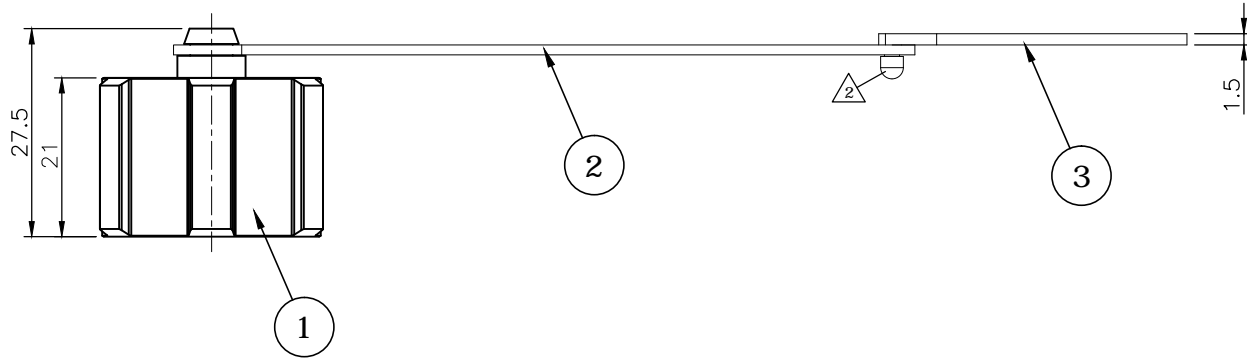

REV.	DESCRIPTION	DRAWN	DATE
1	INITIAL RELEASE	TIM	2016/09/05
2	ECR231208001	TIM	2023/12/11

**NOTE:**  
Operation Temperature: -20°C to +85°C

3	WASHER	PBT		
2	CHAIN	TPU		
1	NUT	PBT, Black		
NO.	PART NAME	DESCRIPTION		
UNLESS OTHERWISE SPECIFIED TOLERANCE				
UNIT:	DECIMAL	LINEAR	ANGLES	
mm	X.	±0.50	±5°	
	X.X	±0.25	±3°	
	X.XX	±0.12	±1°	
		WWW.ATTEND.COM.TW		
DRAWN	Tim	2016/09/05	DRAWN NAME:	
CHECKED	Fros	2016/09/05	Waterproof Connector Dust Cap	
APPROVED	Ken	2016/09/05	PRODUCT NO. 222A-00001	
	SCALE 1/1	SHEET 1/1	SIZE A4	FILE NAME 222A-00001_B_2